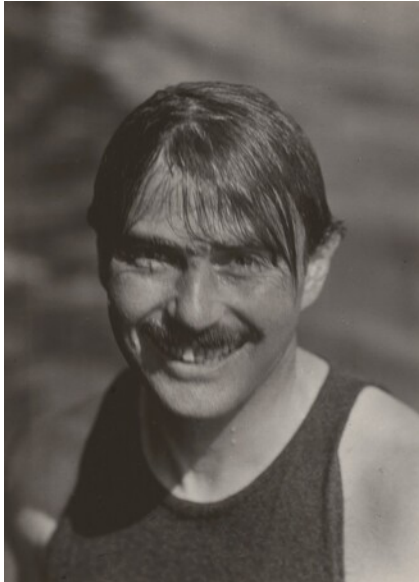

02 NATIONAL GALLERY OF ART ONLINE EDITIONS
Alfred Stieglitz Key Set

Alfred Stieglitz
Waldo Frank
1920
gelatin silver print
Key Set Number 633

INSCRIPTION

by Georgia O'Keeffe, on mount, upper left verso, in graphite: OK 512D

PROVENANCE

Georgia O'Keeffe; gift to NGA, 1980.

EXHIBITION HISTORY

2002 Alfred Stieglitz: Known and Unknown, National Gallery of Art, Washington, DC, June 2–September 2, 2002; The Museum of Fine Arts, Houston, October 6, 2002–January 5, 2003