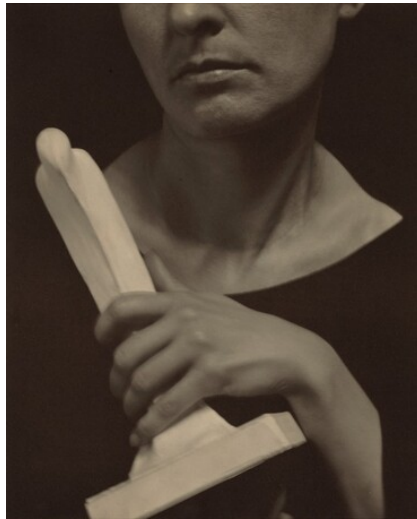

## *Georgia O'Keeffe—Feet*

1919, printed 1924/1937

gelatin silver print

sheet (trimmed to image): 19 x 22.9 cm (7 1/2 x 9 in.)

mount: 50.9 x 38.9 cm (20 1/16 x 15 5/16 in.)

Alfred Stieglitz Collection 1980.70.56

### KEY SET ENTRY

Related Key Set Photographs

**ce** NATIONAL GALLERY OF ART ONLINE EDITIONS

*Alfred Stieglitz Key Set*

Alfred Stieglitz  
*Georgia O'Keeffe—Feet*  
1919  
palladium print  
Key Set Number 590  
same negative

Alfred Stieglitz  
*Georgia O'Keeffe*  
1919  
palladium print  
Key Set Number 584

Alfred Stieglitz  
*Interpretation*  
1919  
palladium print  
Key Set Number 585

Alfred Stieglitz  
*Interpretation*  
1919  
palladium print  
Key Set Number 586