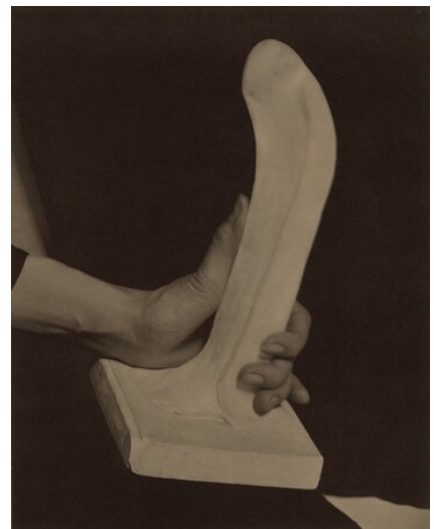

### KEY SET ENTRY

Related Key Set Photographs

**ce** NATIONAL GALLERY OF ART ONLINE EDITIONS

*Alfred Stieglitz Key Set*

Alfred Stieglitz  
*Georgia O'Keeffe—Feet*  
1919  
palladium print  
Key Set Number 590  
same negative

Alfred Stieglitz  
*Georgia O'Keeffe*  
1919  
palladium print  
Key Set Number 584

Alfred Stieglitz  
*Interpretation*  
1919  
palladium print  
Key Set Number 585

Alfred Stieglitz  
*Interpretation*  
1919  
palladium print  
Key Set Number 586

Alfred Stieglitz  
*Interpretation*  
1919  
gelatin silver print  
Key Set Number 587

Alfred Stieglitz  
*Georgia O'Keeffe—Hand*  
1919  
palladium print  
Key Set Number 588

**CE** NATIONAL GALLERY OF ART ONLINE EDITIONS  
*Alfred Stieglitz Key Set*