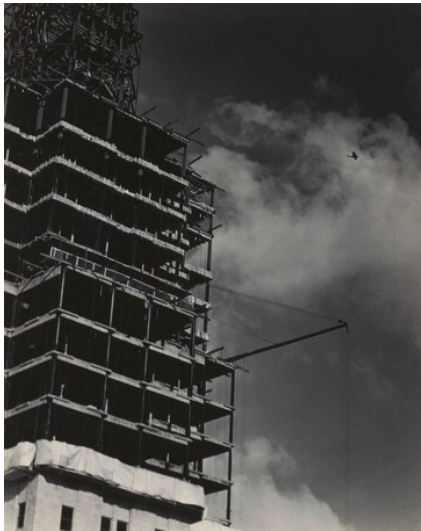

Alfred Stieglitz
From My Window at the Shelton, North
1930
gelatin silver print
Key Set Number 1353