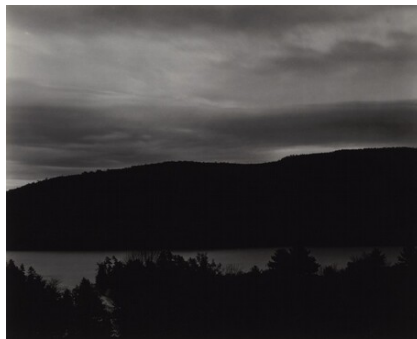

Alfred Stieglitz
American, 1864 - 1946

Lake George

probably 1922

gelatin silver print

sheet (trimmed to image): 24.6 x 18.8 cm (9 11/16 x 7 3/8 in.)

mount: 55.8 x 46.4 cm (21 15/16 x 18 1/4 in.)

Alfred Stieglitz Collection 1949.3.1106

Stieglitz Estate Number 26A

Key Set Number 812

KEY SET ENTRY

Related Key Set Photographs

Alfred Stieglitz
Lake George
1922
gelatin silver print
Key Set Number 807

Alfred Stieglitz
Lake George
1922
gelatin silver print
Key Set Number 808

Alfred Stieglitz
Lake George
1922
gelatin silver print
Key Set Number 809

02 NATIONAL GALLERY OF ART ONLINE EDITIONS
Alfred Stieglitz Key Set

Alfred Stieglitz
Lake George
1922
gelatin silver print
Key Set Number 810