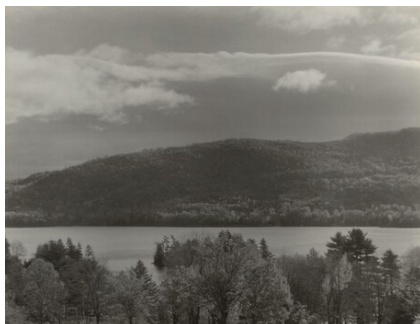

Alfred Stieglitz
American, 1864 - 1946

Lake George

1922

gelatin silver print

sheet (trimmed to image): 19.1 × 24.2 cm (7 1/2 × 9 1/2 in.)

mount: 56.6 × 46 cm (22 5/16 × 18 1/8 in.)

Alfred Stieglitz Collection 1949.3.806

Stieglitz Estate Number 21B

Key Set Number 810

KEY SET ENTRY

Related Key Set Photographs

Alfred Stieglitz
Lake George
1922
gelatin silver print
Key Set Number 807

Alfred Stieglitz
Lake George
1922
gelatin silver print
Key Set Number 808

Alfred Stieglitz
Lake George
probably 1922
gelatin silver print
Key Set Number 812

Remarks

For more information about the date of this photograph, see Key Set number 805.

INSCRIPTION

by Alfred Stieglitz, on mount, lower left, in graphite: TT Ex