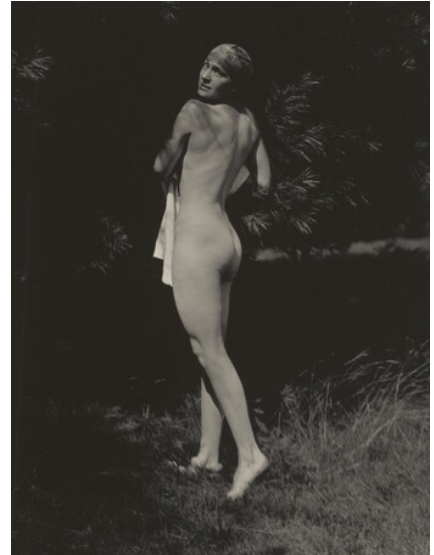

Alfred Stieglitz
Rebecca Salsbury Strand
1922
gelatin silver print
Key Set Number 762

Stieglitz Collections

A corresponding print was given to the following institution(s) by Alfred Stieglitz during his lifetime, or was received or acquired from the estate:

The Art Institute of Chicago, 1949.736 (inscribed: Exhib 1932)

The Metropolitan Museum of Art, New York, 49.55.22

San Francisco Museum of Modern Art, 52.1848

Other Collections

A print corresponding with this photograph can also be found in the following collection(s):

New Mexico Museum of Art, Santa Fe, 2275.23PH

Lifetime Exhibitions

A print from the same negative—perhaps a photograph from the Gallery's collection—appeared in the following exhibition(s) during Alfred Stieglitz's lifetime:

Rebecca Salsbury Strand

© National Gallery of Art, Washington