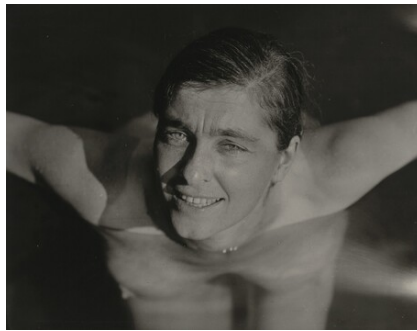

Alfred Stieglitz
Rebecca Salsbury Strand
1922
gelatin silver print
Key Set Number 751