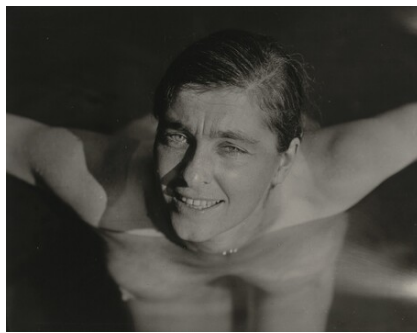

Alfred Stieglitz
Rebecca Salsbury Strand
1922
gelatin silver print
Key Set Number 751