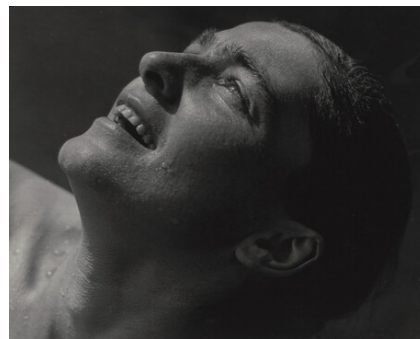

Alfred Stieglitz
Rebecca Salsbury Strand
1922
gelatin silver print
Key Set Number 752