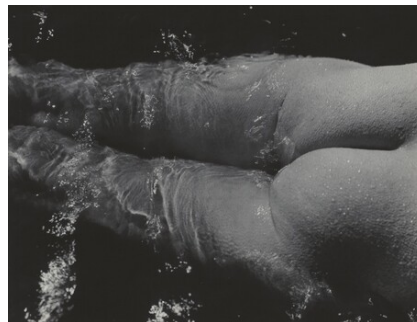

Alfred Stieglitz
Rebecca Salsbury Strand
1922
gelatin silver print
Key Set Number 758