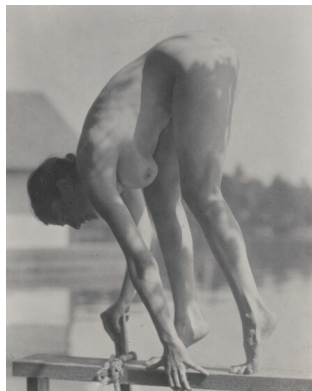

ce NATIONAL GALLERY OF ART ONLINE EDITIONS
Alfred Stieglitz Key Set

Alfred Stieglitz
American, 1864 - 1946

Rebecca Salsbury Strand

1922

gelatin silver print

sheet (trimmed to image): 11.4 × 9 cm (4 1/2 × 3 9/16 in.)