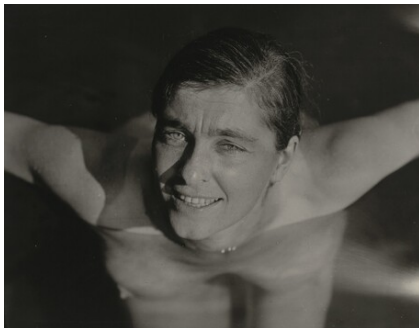

KEY SET ENTRY

Related Key Set Photographs

Alfred Stieglitz
Rebecca Salsbury Strand
1922
gelatin silver print
Key Set Number 751