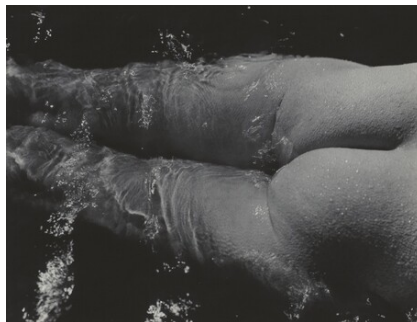

Alfred Stieglitz
Rebecca Salsbury Strand
1922
gelatin silver print
Key Set Number 758