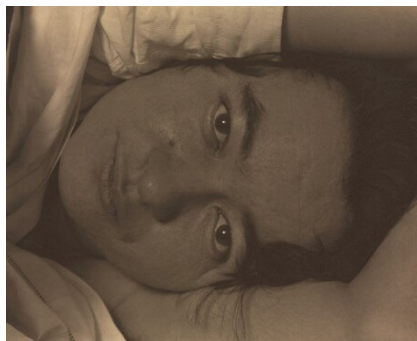

Alfred Stieglitz Collection 1949.3.516

Stieglitz Estate Number 35E

Key Set Number 729

KEY SET ENTRY

Related Key Set Photographs

Alfred Stieglitz
Claudia O'Keeffe
1922
palladium print
Key Set Number 728
same negative

Alfred Stieglitz
Claudia O'Keeffe
1922
palladium print
Key Set Number 727

Alfred Stieglitz
Claudia O'Keeffe
1922
gelatin silver print
Key Set Number 730

02 NATIONAL GALLERY OF ART ONLINE EDITIONS
Alfred Stieglitz Key Set