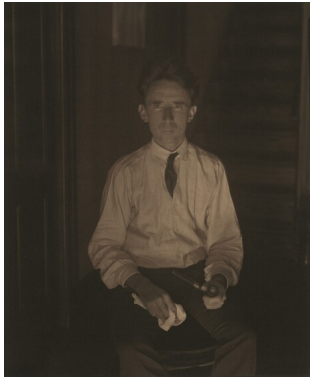

 NATIONAL GALLERY OF ART ONLINE EDITIONS
Alfred Stieglitz Key Set

Alfred Stieglitz
American, 1864 - 1946

Charles Duncan

1920

palladium print

image (Stieglitz window mat): 23.8 × 19.5 cm (9 3/8 × 7 11/16 in.)

mount: 56.2 × 45.6 cm (22 1/8 × 17 15/16 in.)

Alfred Stieglitz Collection 1949.3.428

Stieglitz Estate Number 29E

Key Set Number 647

KEY SET ENTRY

Related Key Set Photographs

Alfred Stieglitz
Charles Duncan
1920
palladium print
Key Set Number 646
same negative

02 NATIONAL GALLERY OF ART ONLINE EDITIONS
Alfred Stieglitz Key Set

INSCRIPTION

by later hand, on mount, upper left verso, in red pencil: 29 E; by later hand, lower left verso, in graphite: 29 E

PROVENANCE