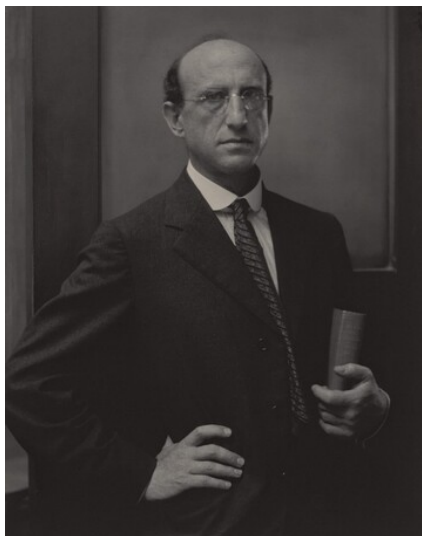

Alfred Stieglitz
American, 1864 - 1946

Becky Edelson

1917

platinum print

image: 24.5 x 19.5 cm (9 5/8 x 7 11/16 in.)

sheet: 25.4 x 20.2 cm (10 x 7 15/16 in.)

Alfred Stieglitz Collection 1949.3.341

Stieglitz Estate Number 51E

Key Set Number 454

KEY SET ENTRY

Related Key Set Photographs

Alfred Stieglitz
Leo Stein
1917
platinum print
Key Set Number 453

Remarks

Edelson was a well-known anarchist agitator and younger colleague of Emma Goldman.

Becky Edelson

Lifetime Exhibitions

A print from the same negative—perhaps a photograph from the Gallery’s collection—appeared in the following exhibition(s) during Alfred Stieglitz’s lifetime:

1921, New York (no. 42, as *Becky Edelson*, 1917)

INSCRIPTION

by Alfred Stieglitz, on mount, upper left verso, in graphite: Becky Edelson / 1913 / Exhibition 1921

by Georgia O’Keeffe, on mount, lower left verso, in graphite: 51 E

PROVENANCE

Georgia O’Keeffe; gift to NGA, 1949.