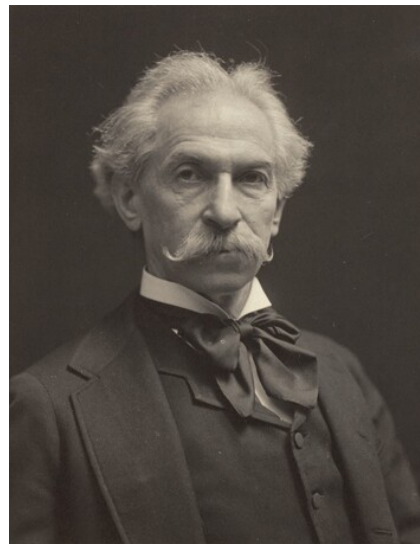

Alfred Stieglitz  
American, 1864 - 1946

### KEY SET ENTRY

#### Related Key Set Photographs

Alfred Stieglitz  
*My Father*  
1894, printed 1895/1896  
platinum print  
Key Set Number 237  
same negative

Alfred Stieglitz  
*My Father*  
1894, printed 1895/1896  
platinum print  
Key Set Number 238  
same negative