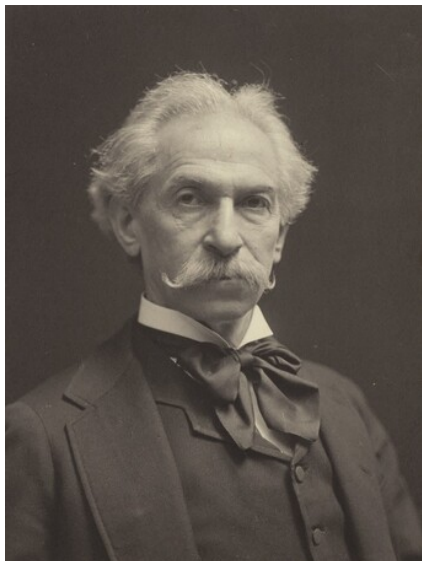

KEY SET ENTRY

Related Key Set Photographs

Alfred Stieglitz
My Father
1894, printed 1895/1896
platinum print
Key Set Number 237
same negative